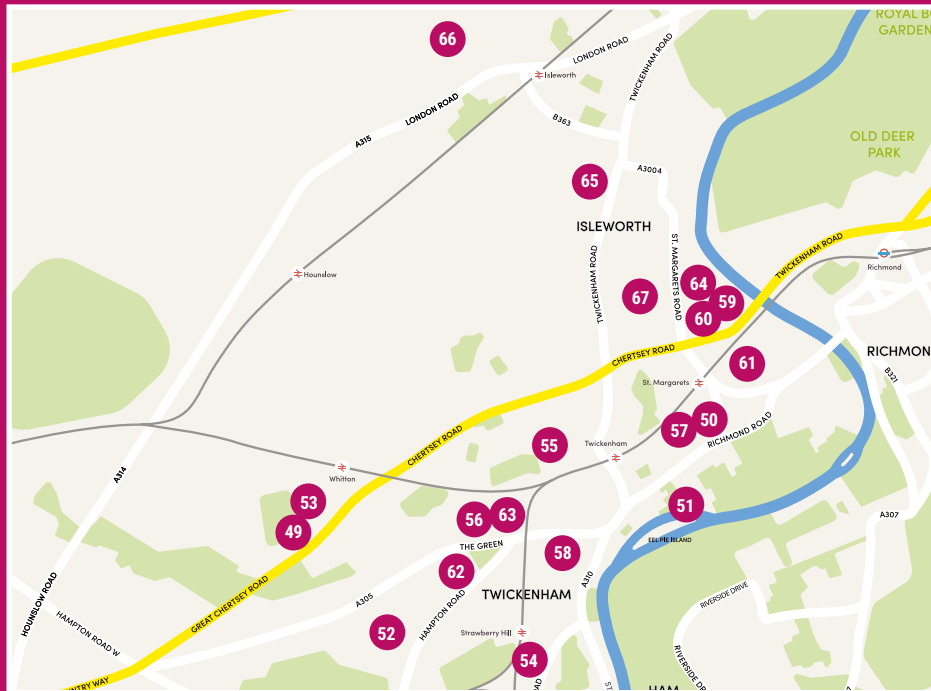

St Margarets, Twickenham, Whitton & our neighbours in Isleworth

Artists are listed alphabetically by forename