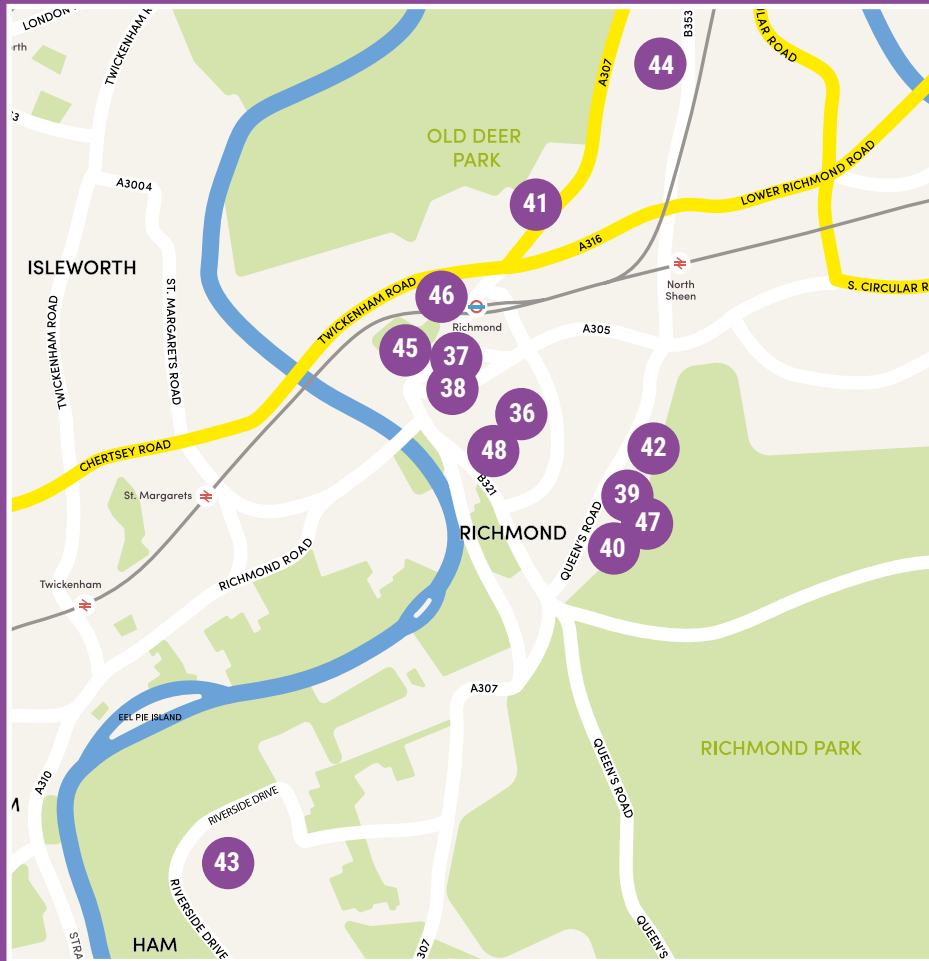

Richmond & Ham

Artists are listed alphabetically by forename

Opening Times
Friday 6pm-9pm
Saturday & Sunday 11am – 6pm

Map is for illustrative purposes.
 To find the precise venue location pop the address into an online map search engine