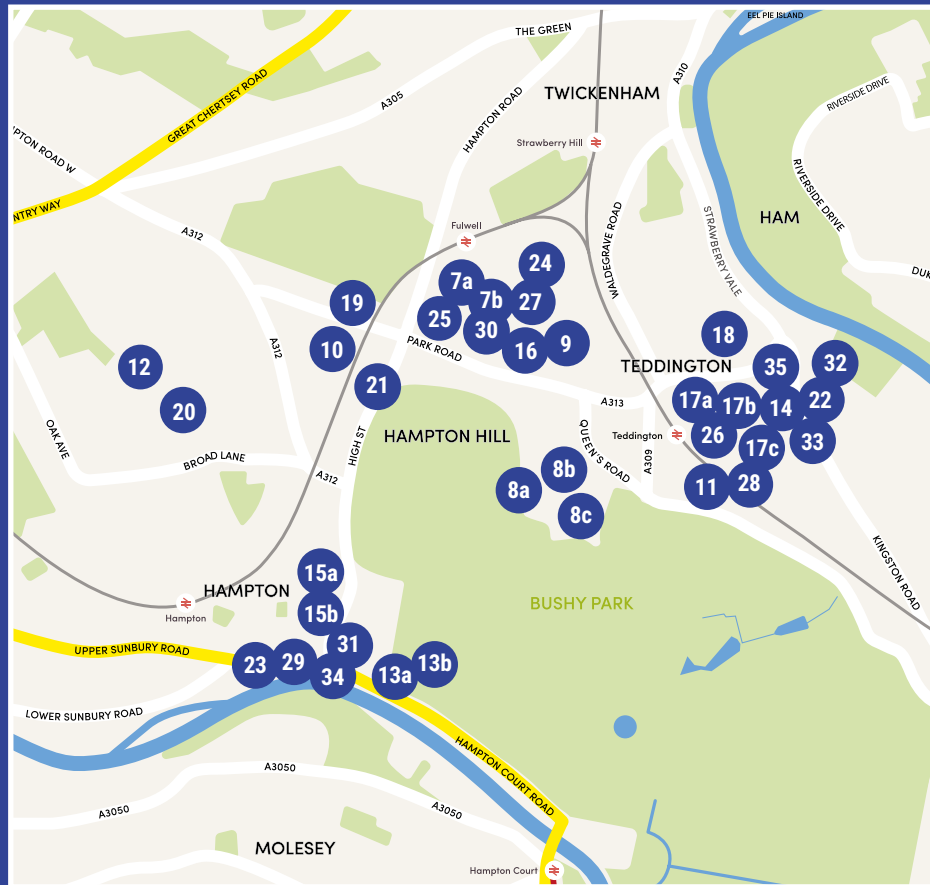

Hamptons, Fulwell & Teddington

Artists are listed alphabetically by forename