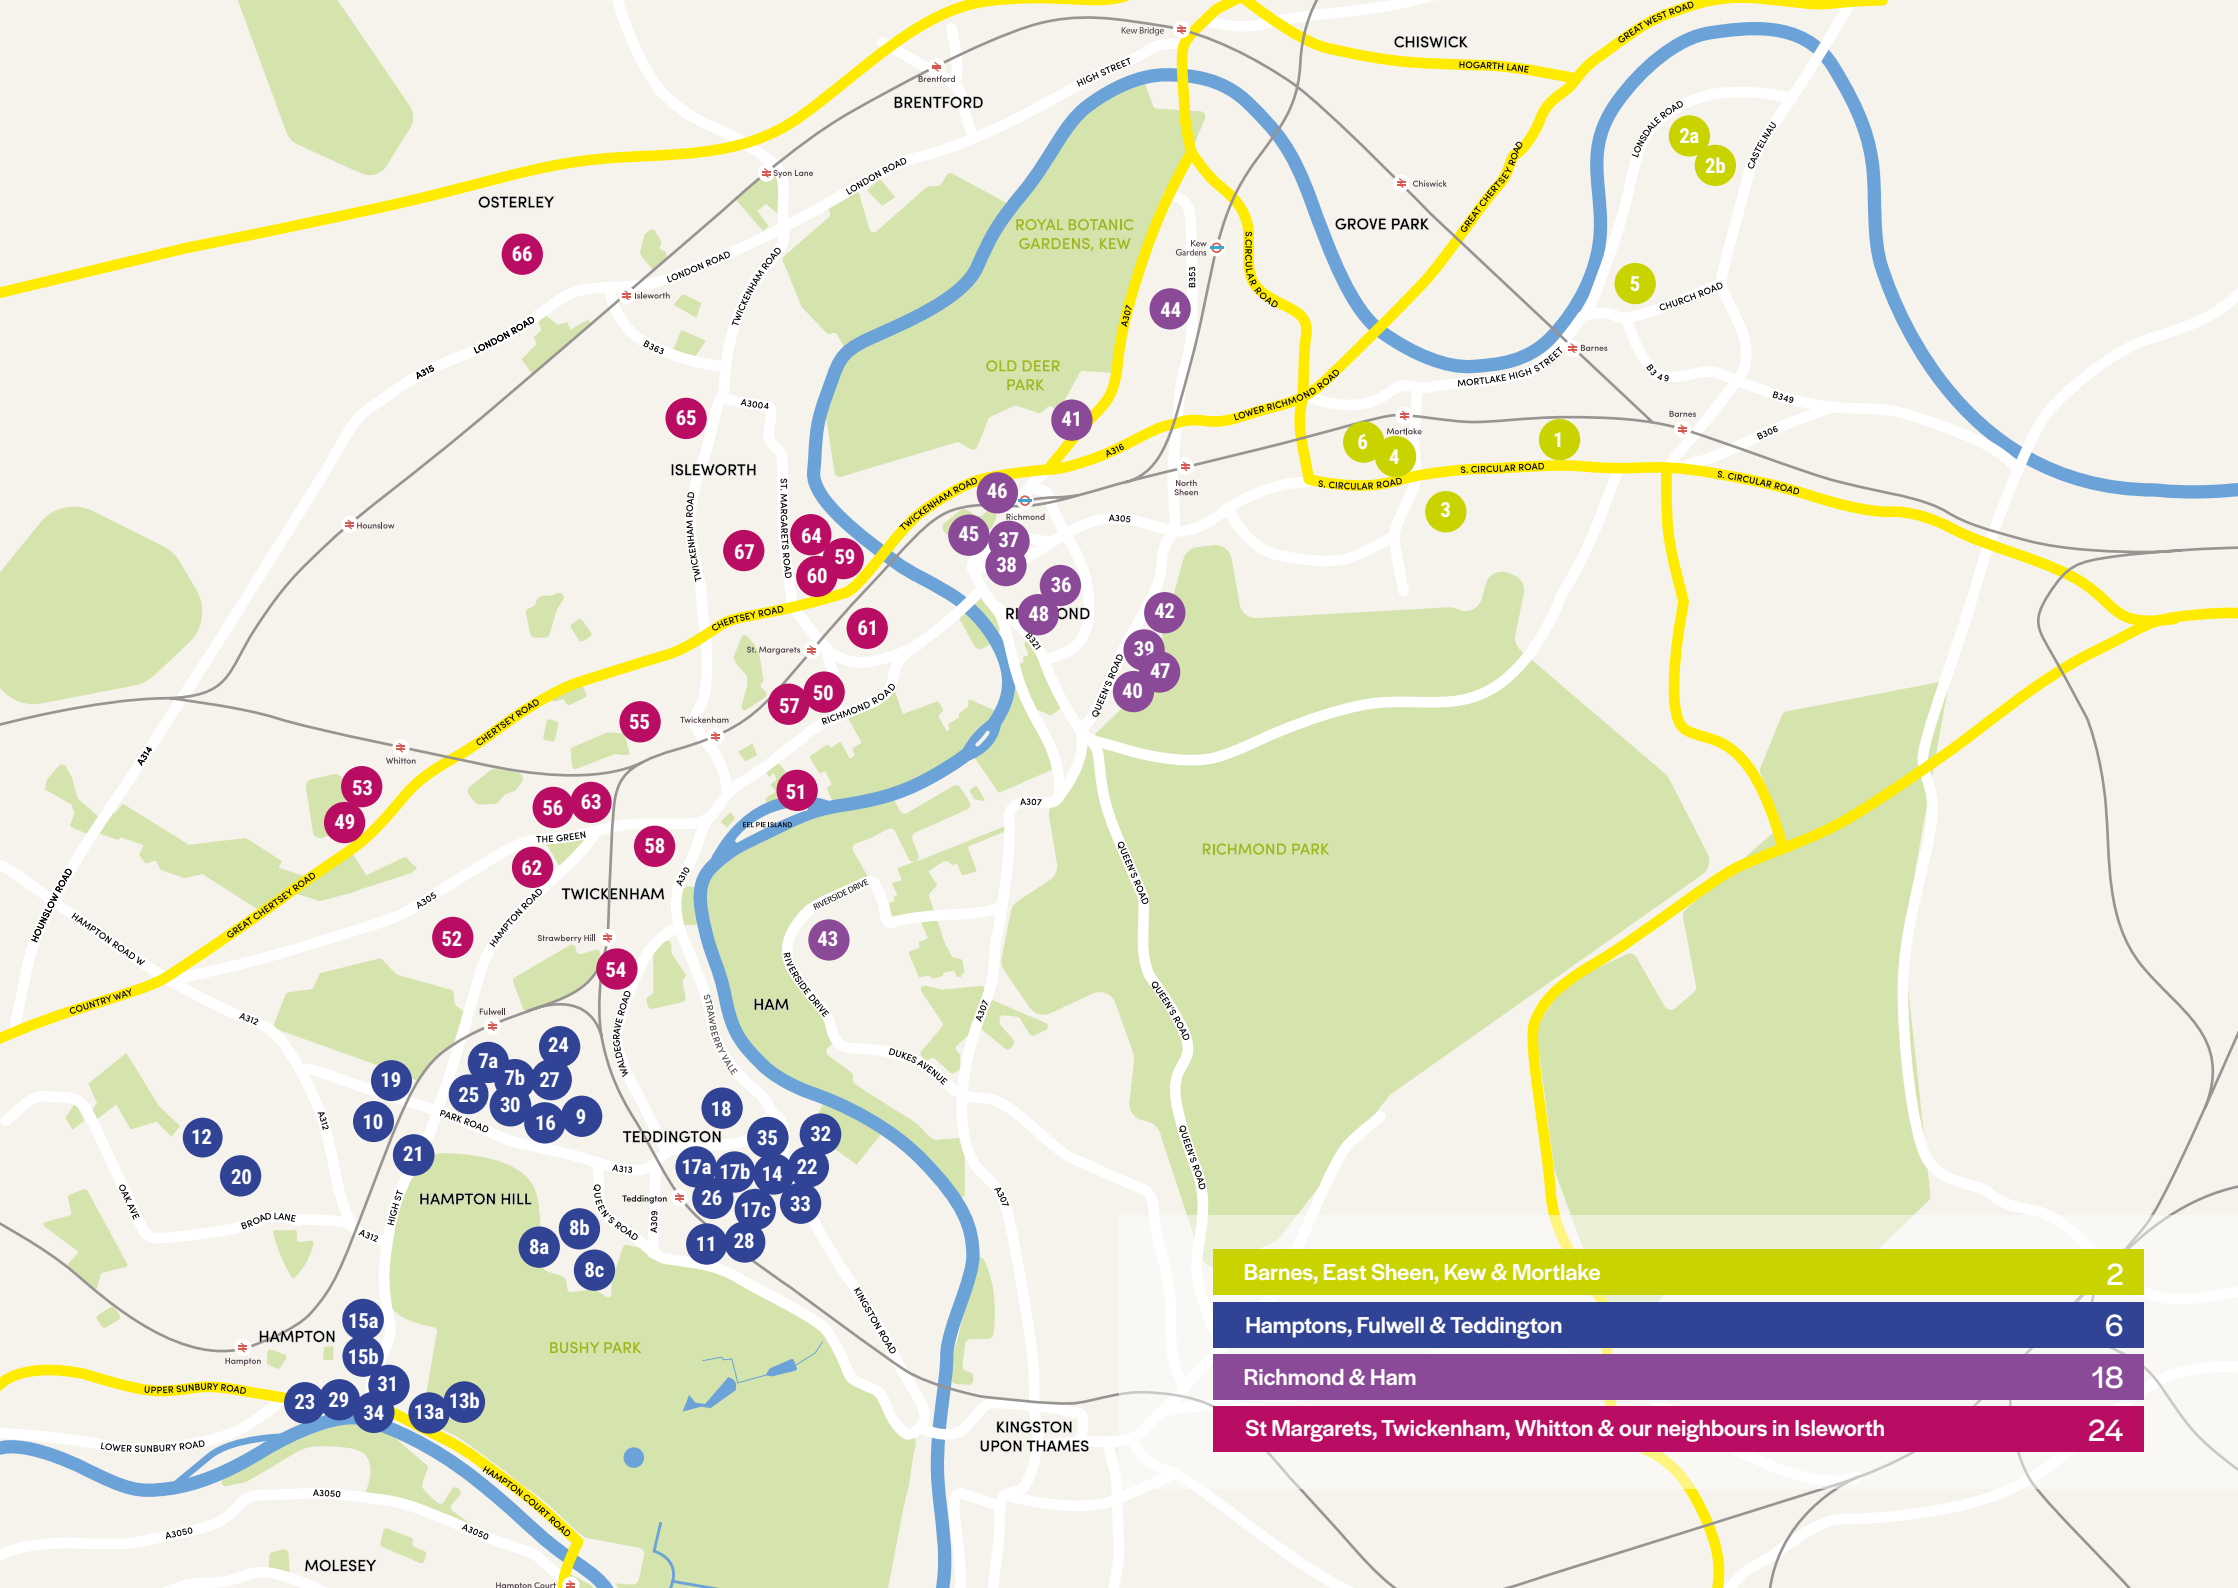

Barnes, East Sheen, Kew & Mortlake	2
Hamptons, Fulwell & Teddington	6
Richmond & Ham	18
St Margarets, Twickenham, Whitton & our neighbours in Isleworth	24